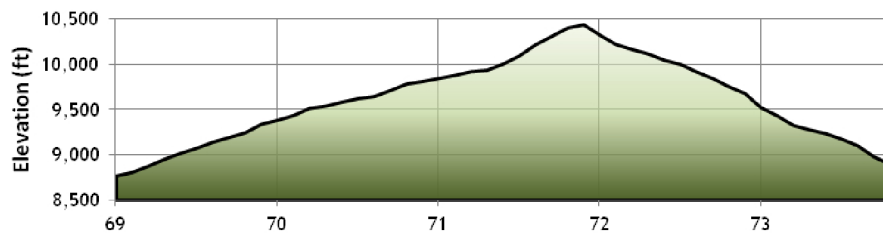

- Ref. Points
- Aid Stations
- Aid/Crew Access
- Wasatch 100 Route

Elevation Profile:
Scale varies from sheet to sheet & depicts route between the two aid stations on the map.